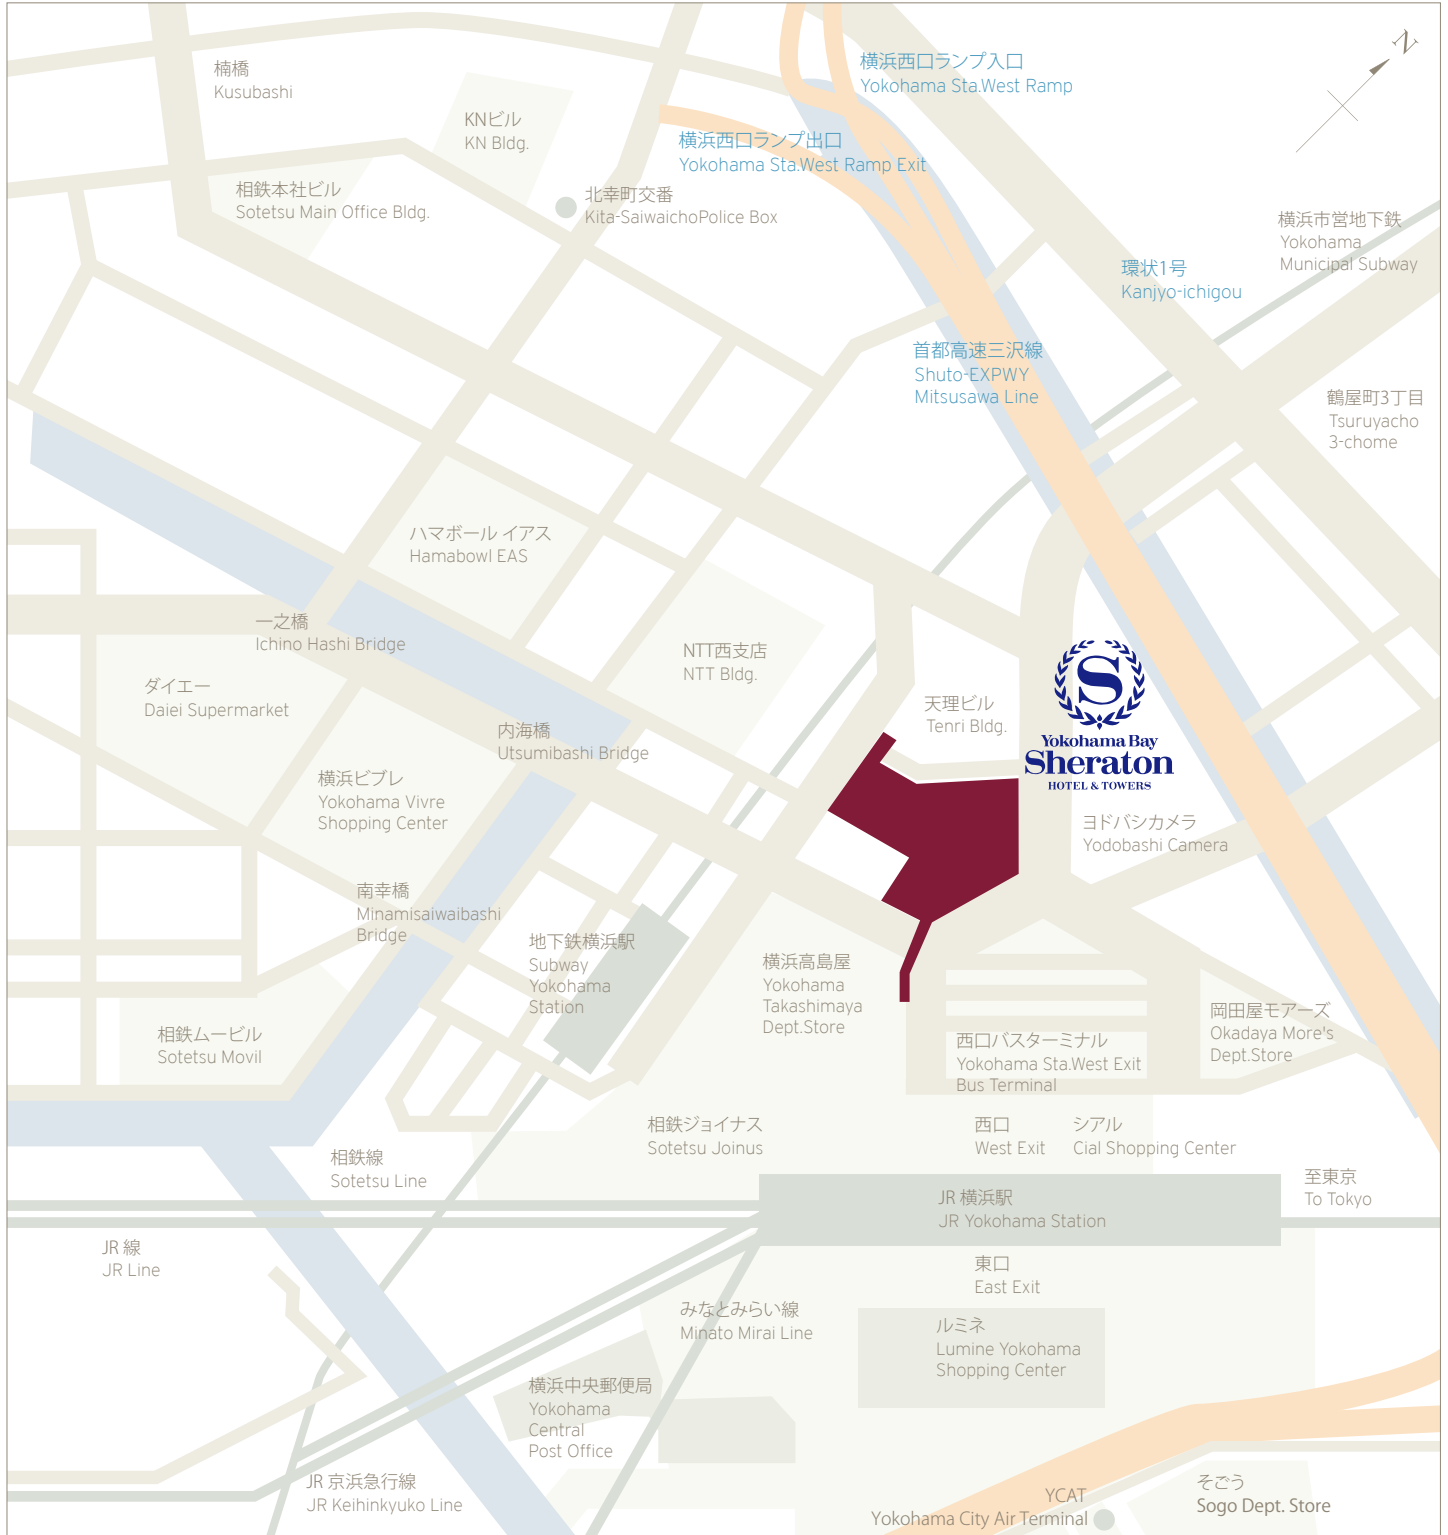

## Access

### Directions by car

By Metropolitan Expressway, Yokohama line: Approximately two minutes from the Yokohama Station, West Exit ramp, which is approached by Kinko Junction.

### From and to the International and domestic Airports: